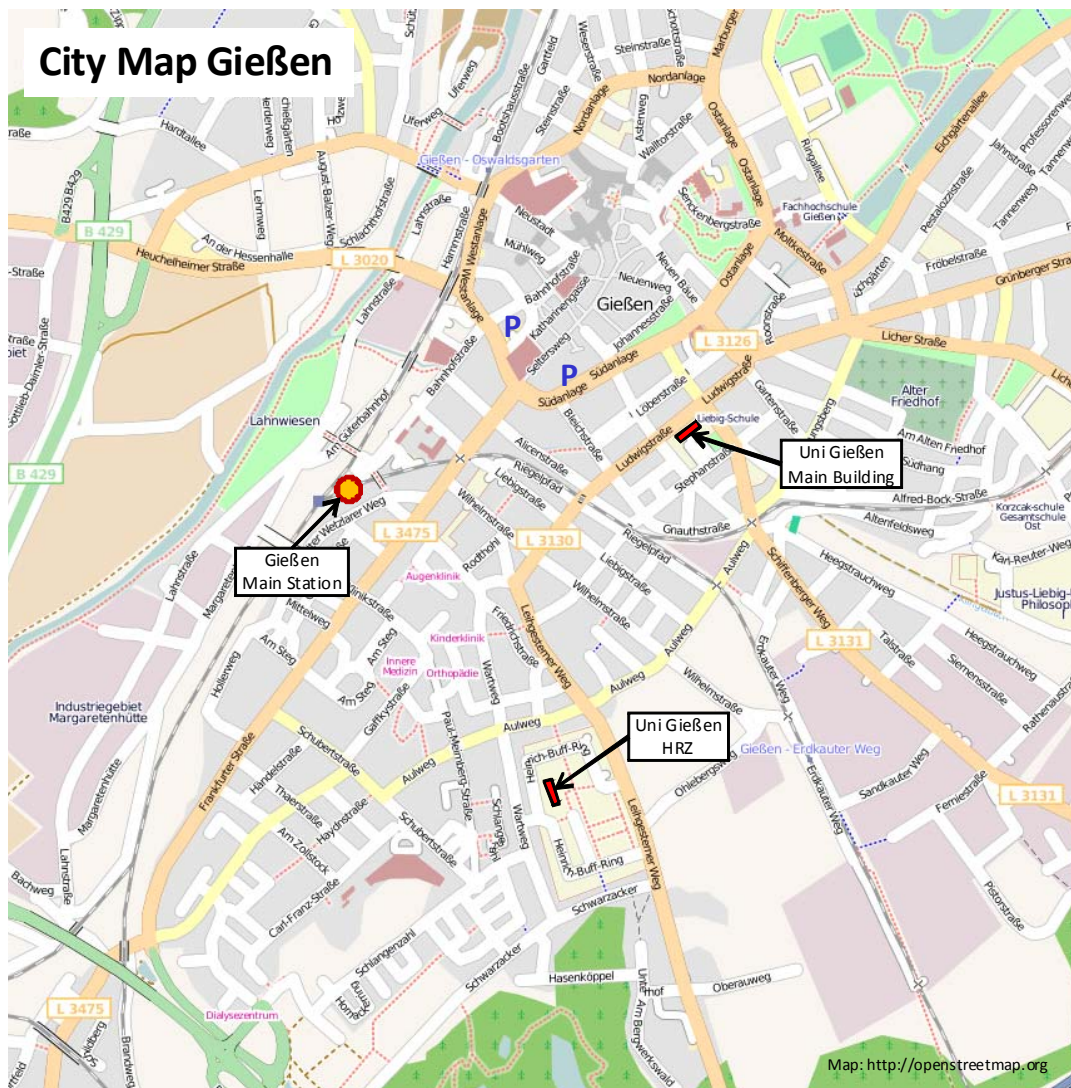

The **FOOTPRINT early training workshops** –which are optional - will take place on 19 March 2009 at University Giessen, **HRZ** (Hochschulrechenzentrum).

Address:
University Giessen
HRZ (Hochschulrechenzentrum)
Heinrich-Buff-Ring 44
35392 Giessen